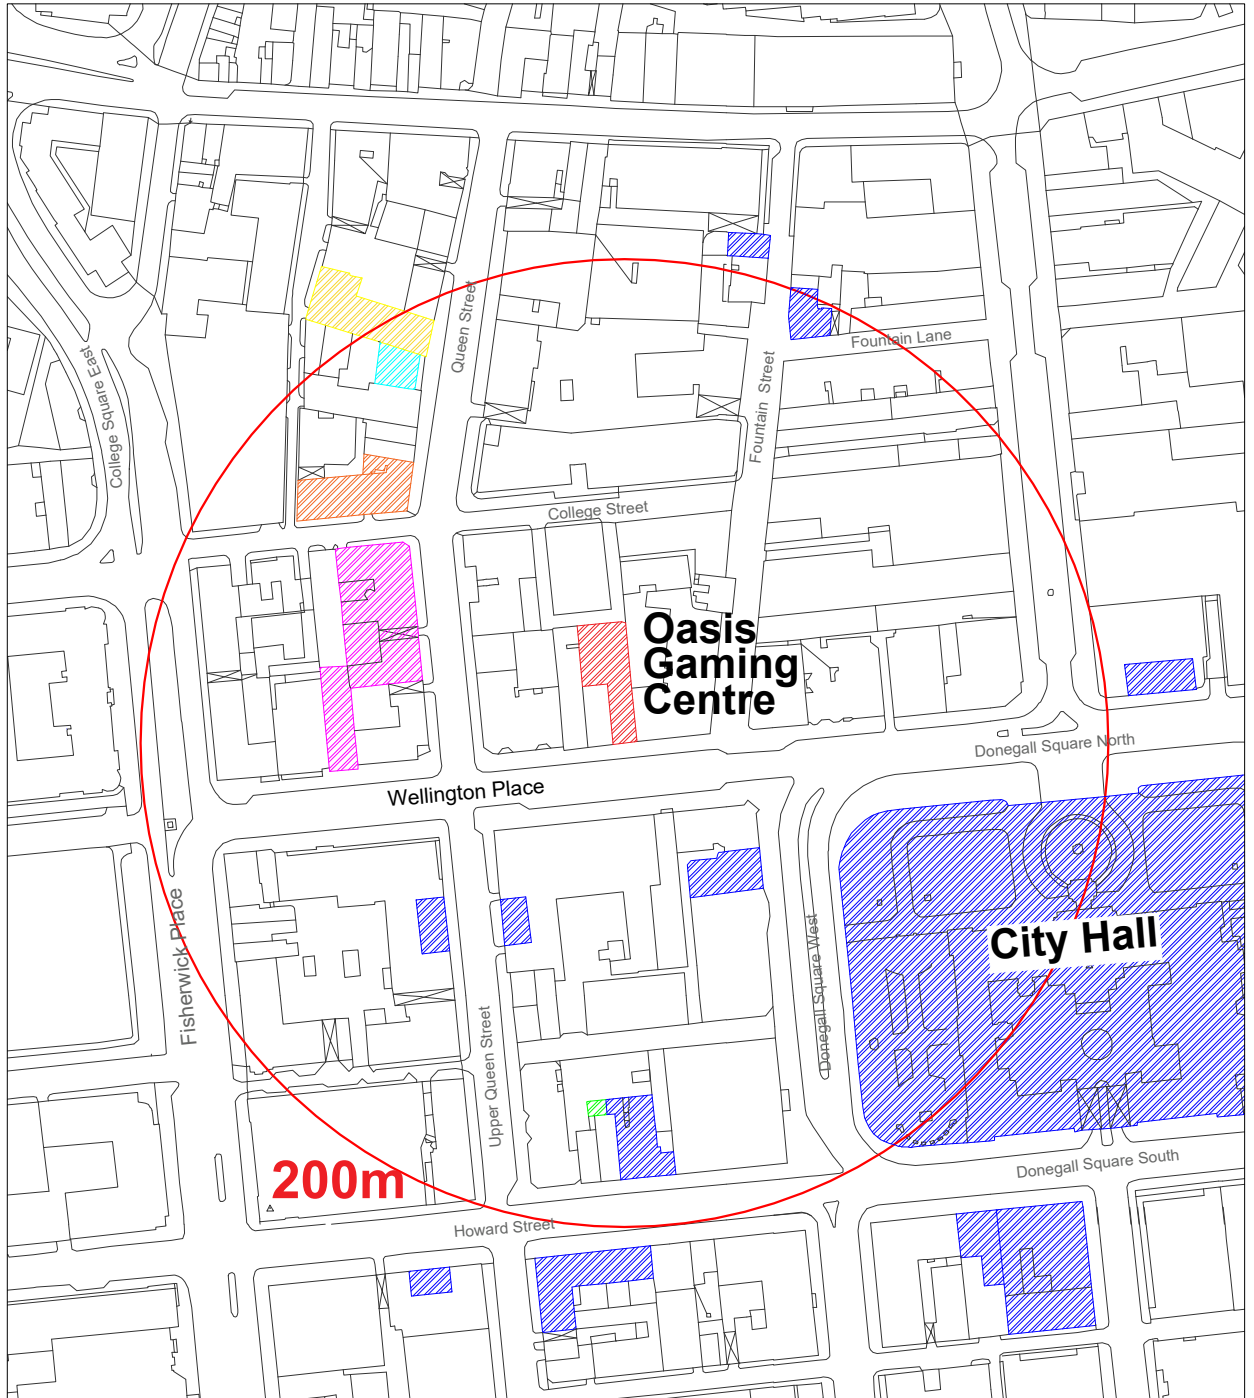

Building Control Service

Belfast Mapping Data v3.0
Prepared by I.S.B.
Based upon the Ordnance Survey
Of Northern Ireland map with the
permission of the Director & Chief Executive.
© CROWN COPYRIGHT 2003

Drawn By **ABU**
Date **12/06/2019**

Oasis Gaming Centre
7-9 Wellington Place

Scale **1:2500**